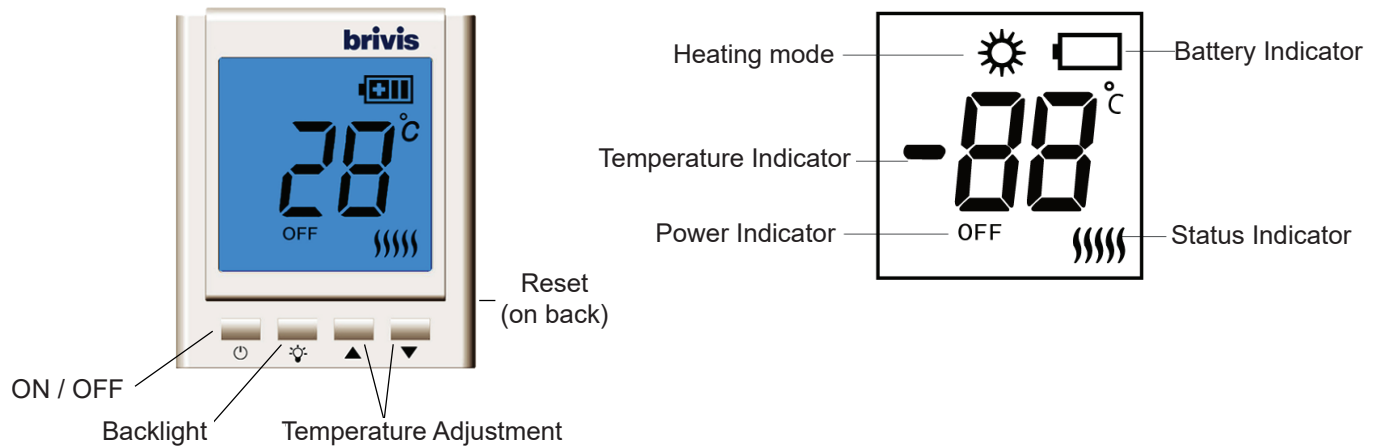

### 1. DESCRIPTION

The Brivis Digital Room Thermostat is an easy to operate manual thermostat.

### 2. MAIN FEATURES

Power Source:	2 x 1.5V AA Battery
Battery Life:	1 year (typical operation)
Protection Class:	IP30
Switch Function / Capacity:	36V AC or DC, 1.0 Amp maximum
Temperature Set-point Range:	5°C to 35°C
Temperature Display Range:	-9°C to 50°C
Temperature Control Accuracy:	1°C
Returned Temperature:	1°C
Storage Temperature Range:	-20°C to 70°C
Dimensions:	100mm (L) x 85mm (W) x 25mm (H)
Weight:	180 grams (excluding batteries)